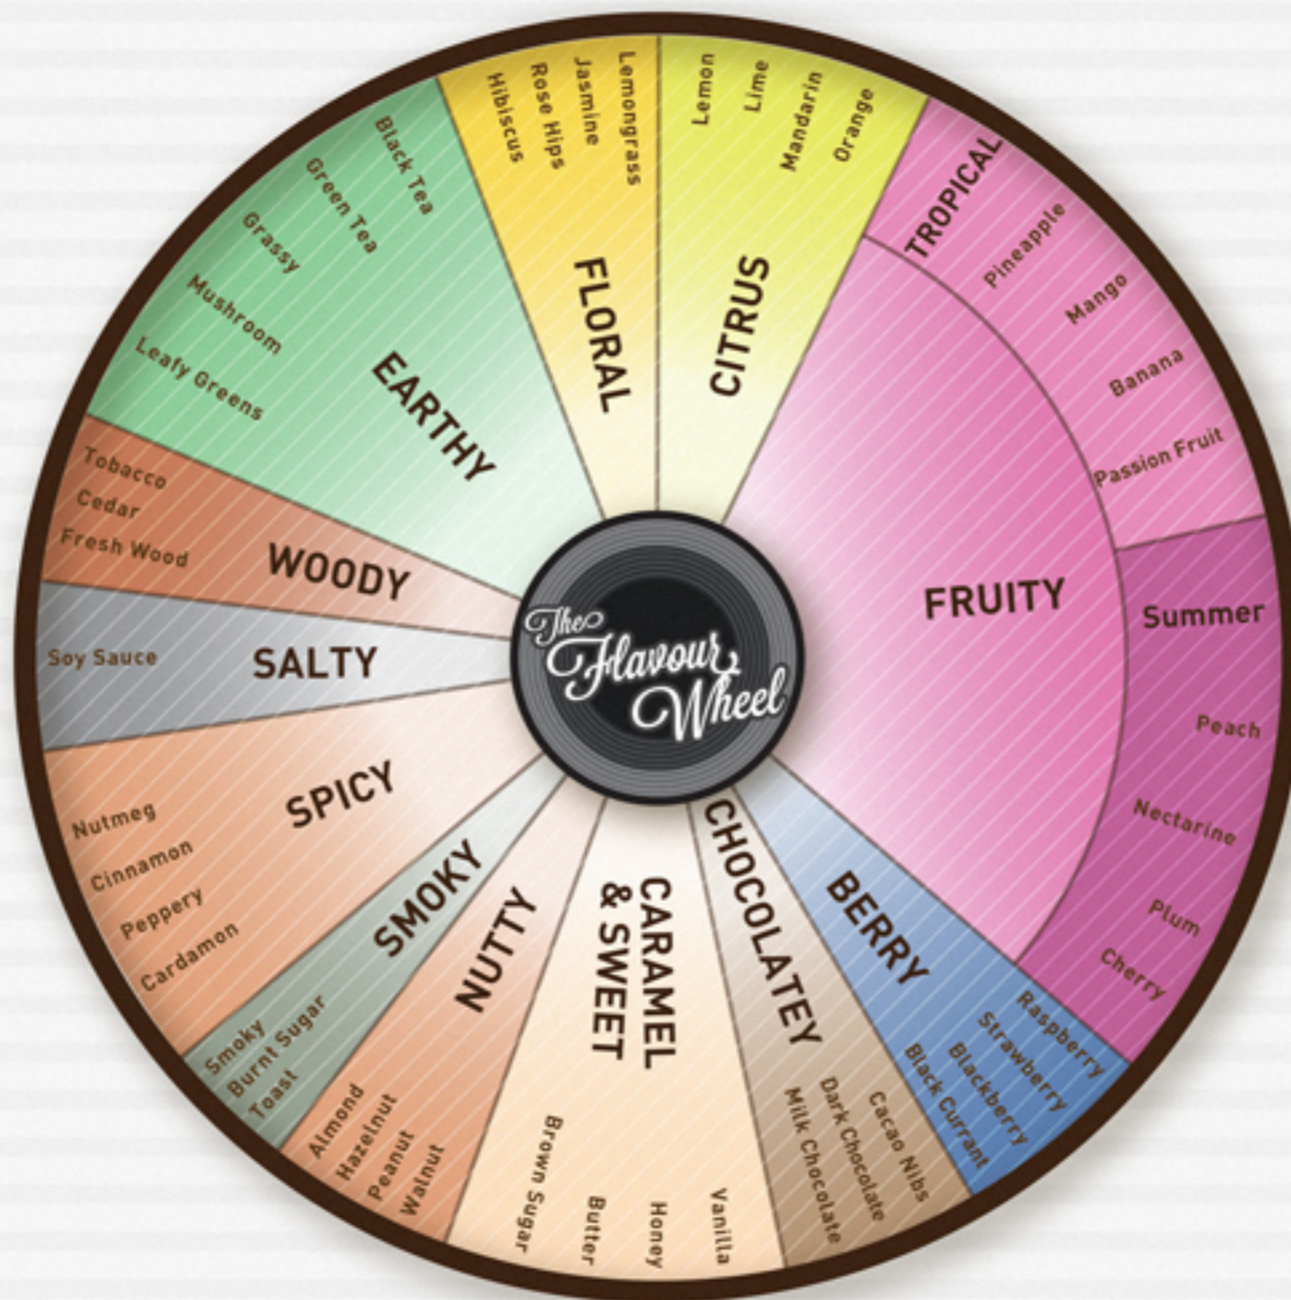

- THE GRIFFITHS FLAVOUR WHEEL -

ESTD

Griffiths Bros

1879

WWW.GRIFFITHSCOFFEE.COM.AU